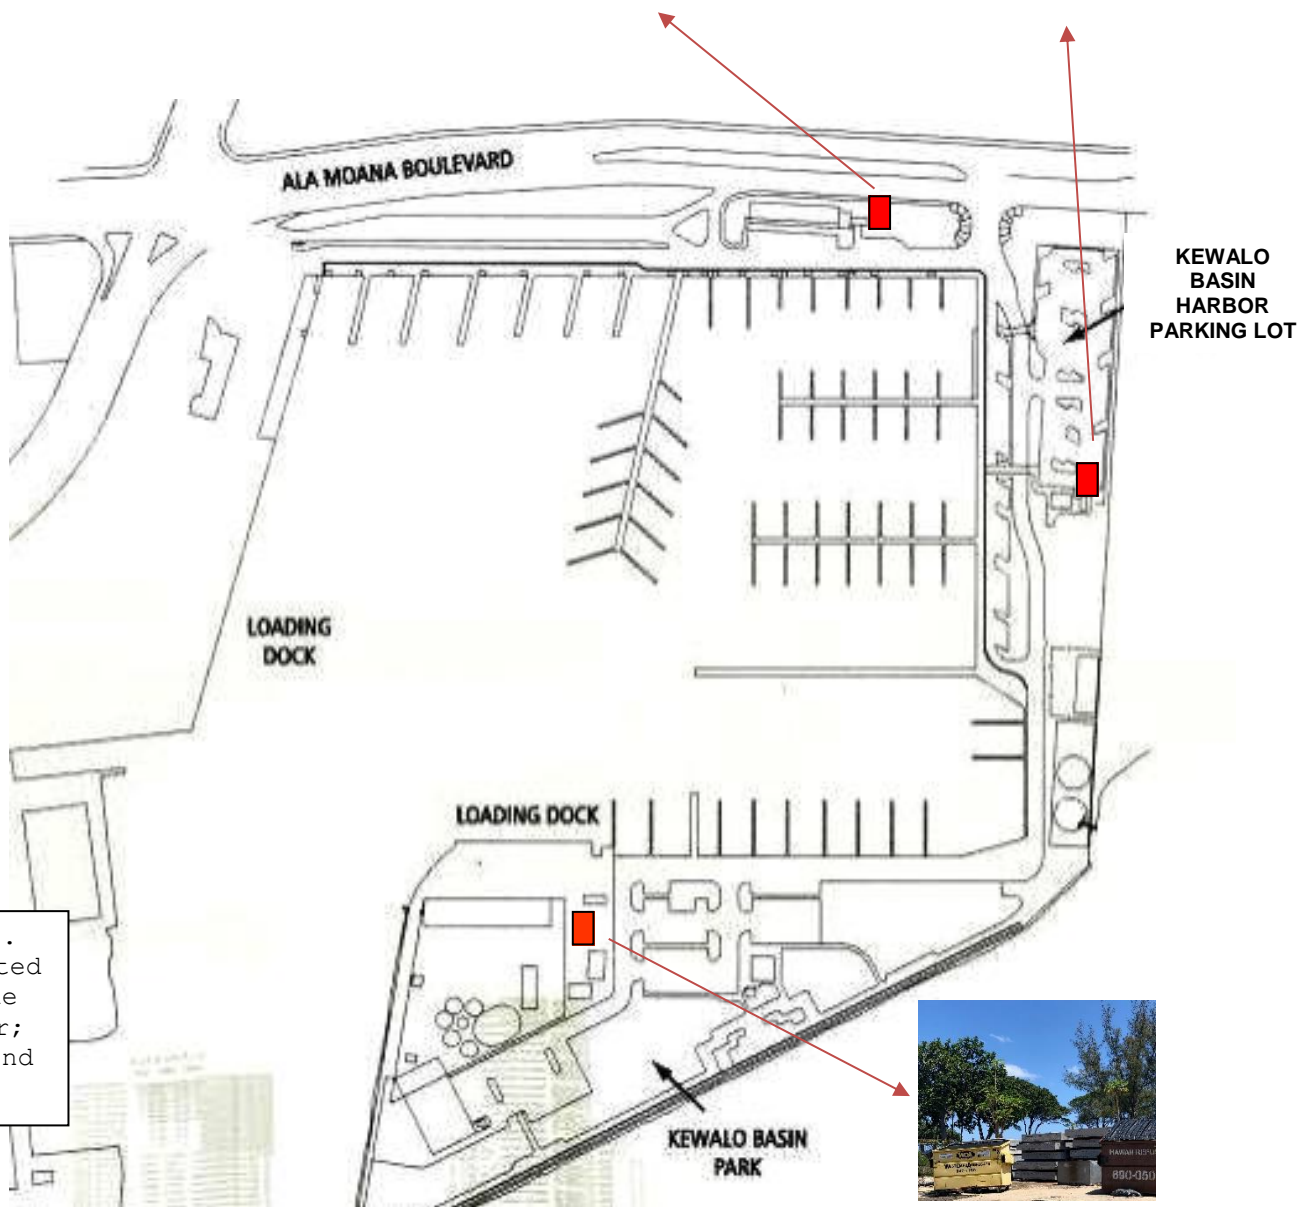

KEWALO BASIN HARBOR/AHUI STREET

Key Code:

- 6 cubic yard
- 3 cubic yard

59 Ahui St.
*Note: located next to the radio tower; locked behind a gate)

*Note: Located at the Harbor Master's office, behind the fence.